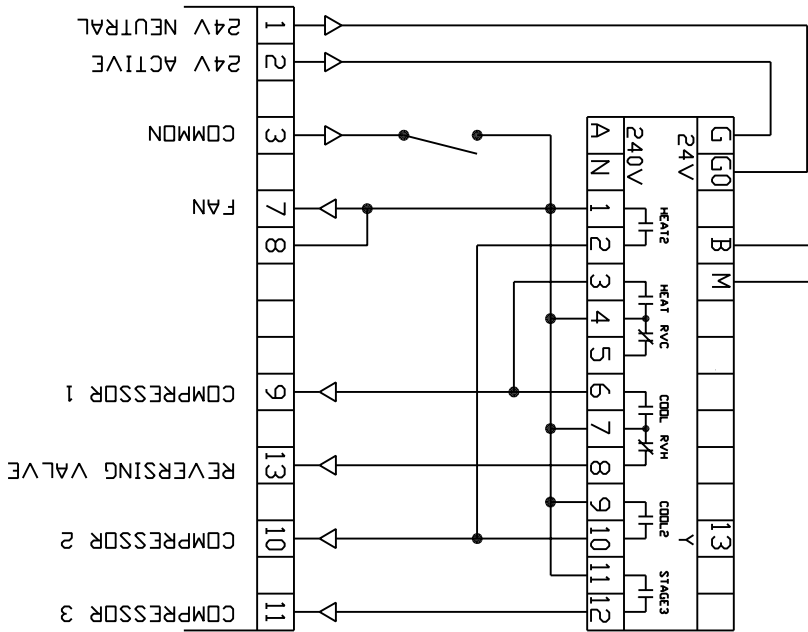

SRT-H ROOM SENSOR

HTC-43S TRIPLE COMPRESSOR
TEMPERATURE CONTROLLER

TIME SWITCH OR
SYSTEM ON/OFF
SWITCH
(By Others)

EMAIL: RM755H
AIRCONDITIONING UNIT

REF:	DATE:	PROJECT REFERENCE:
DRAWN:	PAGE:	CONTRACTOR:
LDU MITSY	1 OF 1	WEST FRIDGE